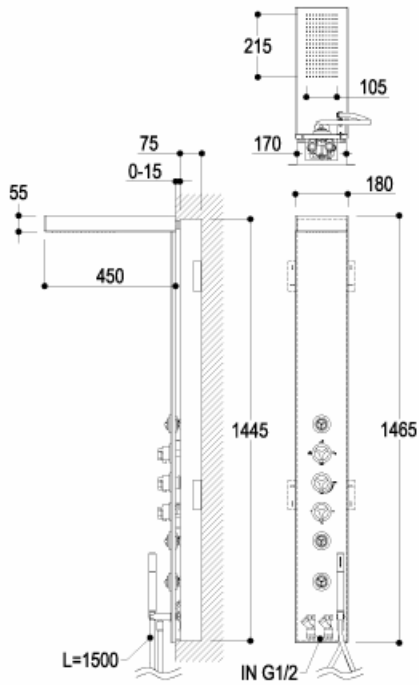

## CLOCK WORK

design Davide Vercelli

**NOBA4475**

Colonna per doccia da incasso | Standing shower for wall mounted

cromo | chrome