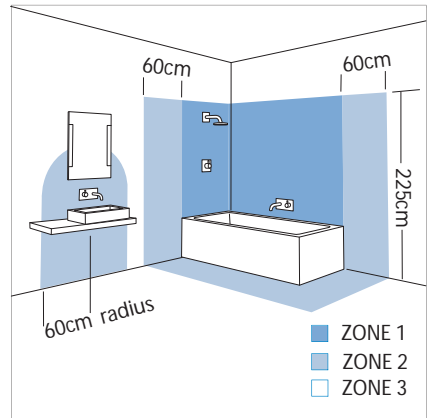

# 0271 Planar square

1 x 100w E27		not included
-----------------	--	-----------------

Zones	<b>2</b>	<b>3</b>
-------	----------	----------

Astro Lighting Ltd.  
G2 River Way,  
Harlow,  
Essex,  
CM20 2DP  
Great Britain