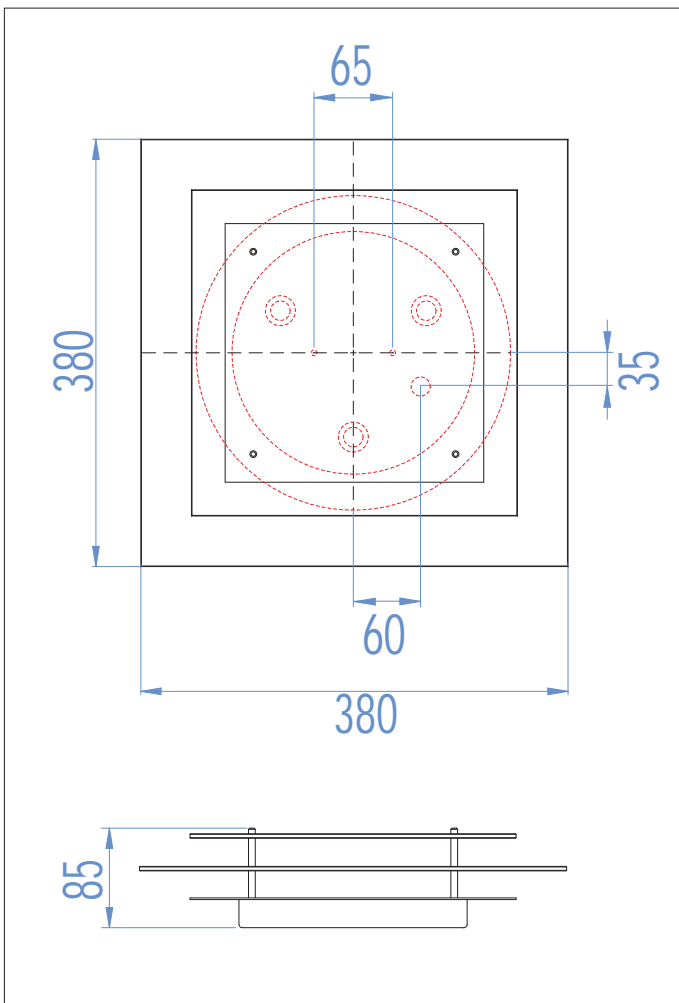

# 0271 Planar square

1 x 100w E27		not included
-----------------	--	-----------------

Zones	<b>2</b>	<b>3</b>
-------	----------	----------

Astro Lighting Ltd.  
G2 River Way,  
Harlow,  
Essex,  
CM20 2DP  
Great Britain