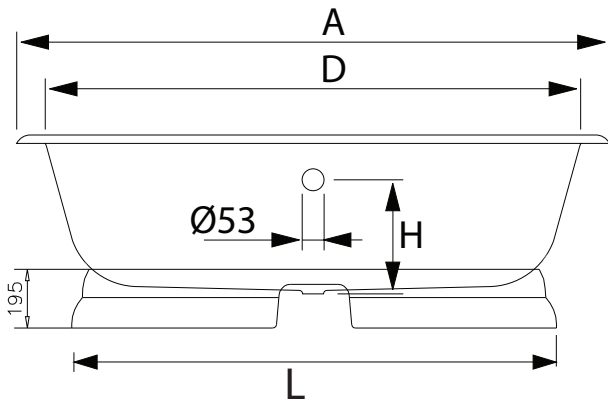

Basin Stand Collection	
Cast Iron Baths	Marriot Bath

1700	1700	780	475	1560	620	585	520	372	-	275	1340	-	-	-	-	-
	A	B	C	D	E	F	G	H	I	J	L					

1700	
KG	LT
PESO/WEIGHT	VOL
130	190

We recommend that all products are purchased with the assistance of a specialist bathroom retailer and always installed by an experienced installer who is a member of a recognized association. All sizes quoted are nominal: items may vary by plus or minus 2% against the figures quoted. When planning installations where dimensions are critical, it is essential that the space allowed for individual items is physically checked. Imperial Bathrooms can not be held liable for any costs associated with items not fitting in any given area. The contents of this statement are based on information correct at the time of publication. We reserve the right to make alterations and changes in product characteristics, fixing, packaging, operation etc at any time without notice.