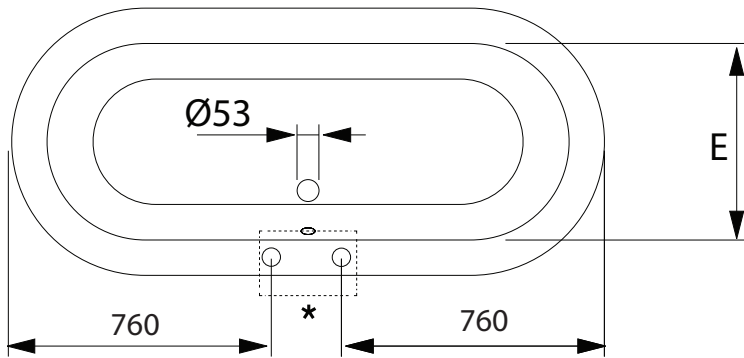

Basin Stand Collection	
Cast Iron Baths	Marriot Bath

1700	1700	780	475	1560	620	585	520	372	-	275	1340	-	-	-	-	-
	A	B	C	D	E	F	G	H	I	J	L					

1700	
KG	LT
PESO/WEIGHT	VOL
130	190

We recommend that all products are purchased with the assistance of a specialist bathroom retailer and always installed by an experienced installer who is a member of a recognized association. All sizes quoted are nominal: items may vary by plus or minus 2% against the figures quoted. When planning installations where dimensions are critical, it is essential that the space allowed for individual items is physically checked. Imperial Bathrooms can not be held liable for any costs associated with items not fitting in any given area. The contents of this statement are based on information correct at the time of publication. We reserve the right to make alterations and changes in product characteristics, fixing, packaging, operation etc at any time without notice.