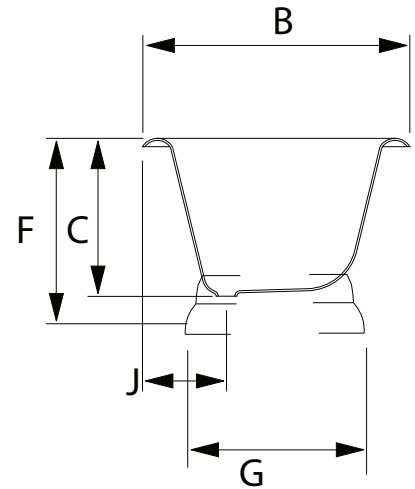

Basin Stand Collection	
Cast Iron Baths	Marriot Bath

1700	1700	780	475	1560	620	585	520	372	-	275	1340	-	-	-	-	-
	A	B	C	D	E	F	G	H	I	J	L					

1700	
KG	LT
PESO/WEIGHT	VOL
130	190

We recommend that all products are purchased with the assistance of a specialist bathroom retailer and always installed by an experienced installer who is a member of a recognized association. All sizes quoted are nominal: items may vary by plus or minus 2% against the figures quoted. When planning installations where dimensions are critical, it is essential that the space allowed for individual items is physically checked. Imperial Bathrooms can not be held liable for any costs associated with items not fitting in any given area. The contents of this statement are based on information correct at the time of publication. We reserve the right to make alterations and changes in product characteristics, fixing, packaging, operation etc at any time without notice.