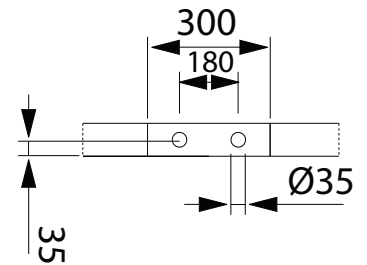

Basin Stand Collection	
Cast Iron Baths	Marriot Bath

1700	1700	780	475	1560	620	585	520	372	-	275	1340	-	-	-	-	-
	A	B	C	D	E	F	G	H	I	J	L					

1700	
KG	LT
PESO/WEIGHT	VOL
130	190

We recommend that all products are purchased with the assistance of a specialist bathroom retailer and always installed by an experienced installer who is a member of a recognized association. All sizes quoted are nominal: items may vary by plus or minus 2% against the figures quoted. When planning installations where dimensions are critical, it is essential that the space allowed for individual items is physically checked. Imperial Bathrooms can not be held liable for any costs associated with items not fitting in any given area. The contents of this statement are based on information correct at the time of publication. We reserve the right to make alterations and changes in product characteristics, fixing, packaging, operation etc at any time without notice.