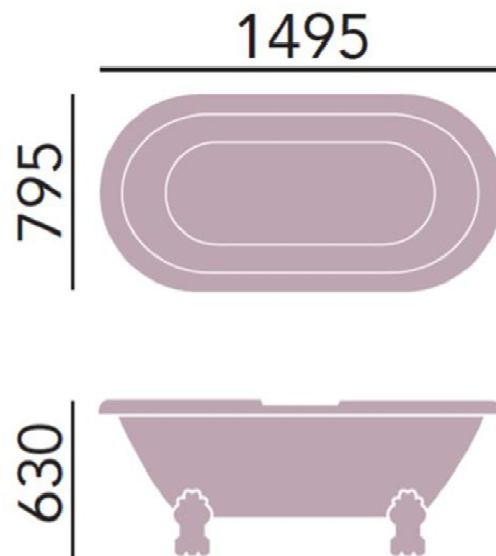

## TECHNICAL DATA SHEET

### Baby Oban Double Ended Freestanding Roll Top Bath

#### Product Specification

|                                |   |
|--------------------------------|---|
| <b>Product Code:</b>           | BBOFSW00  |
| <b>Finish:</b>                 | White   |
| <b>Product Type:</b>           | Contemporary  |
| <b>Construction:</b>           | Cast Acrylic & designed to conform to BS4305-1 & BS4305-2 |
| <b>Dimensions for fitting:</b> | Height:630mm(with feet) Length:1495mm Width: 795mm        |
| <b>Weight:</b>                 | 35Kg  |
| <b>Overflow to waste:</b>      | 360mm   |
| <b>Water Capacity:</b>         | 163 Litres  |