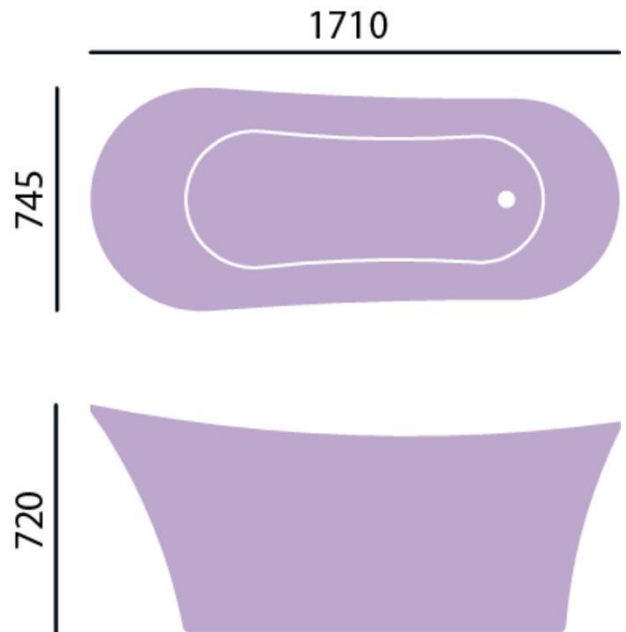

Holywell FS Acrylic Bath Copper Effect

Product Specification

Product Code:	BHOF500COP
Finish:	Copper Effect
Product Type:	Classic
Construction:	Cast Acrylic & designed to conform to BS4305-1 & BS4305-2
Dimensions:	Height: 720mm Width: 745 Length: 1710
Weight:	56Kg
Water Capacity:	160ltr