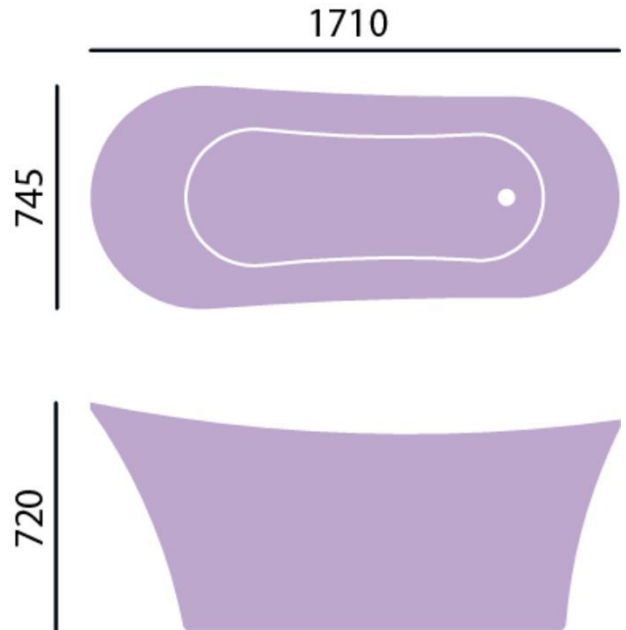

Holywell FS Acrylic Bath Gold Effect

Product Specification

Product Code:	BHOF500GLD
Finish:	Gold Effect
Product Type:	Classic
Construction:	Cast Acrylic & designed to conform to BS4305-1 & BS4305-2
Dimensions:	Height: 720mm Width: 745 Length: 1710
Weight:	56Kg
Water Capacity:	160ltr