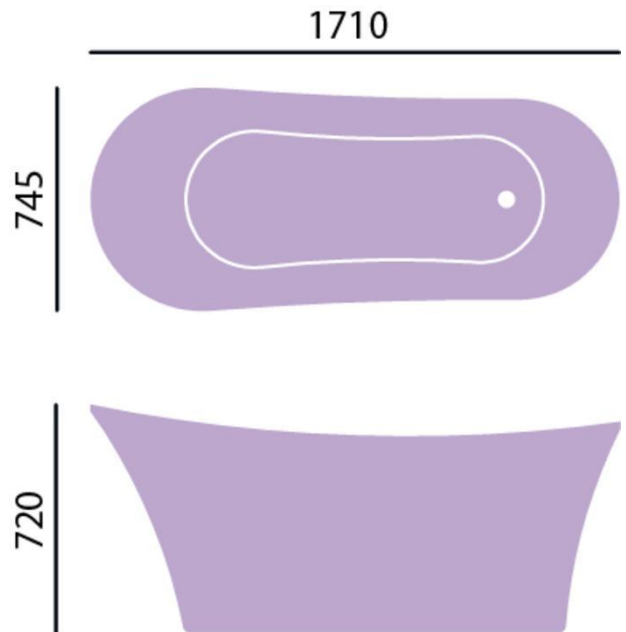

## Holywell FS Acrylic Bath Stainless Steel Effect

### Product Specification

<b>Product Code:</b>	BHOF00STL
<b>Finish:</b>	Stainless Steel Effect
<b>Product Type:</b>	Classic
<b>Construction:</b>	Cast Acrylic & designed to conform to BS4305-1 & BS4305-2
<b>Dimensions:</b>	Height: 720mm Width: 745 Length: 1710
<b>Weight:</b>	56Kg
<b>Water Capacity:</b>	160ltr