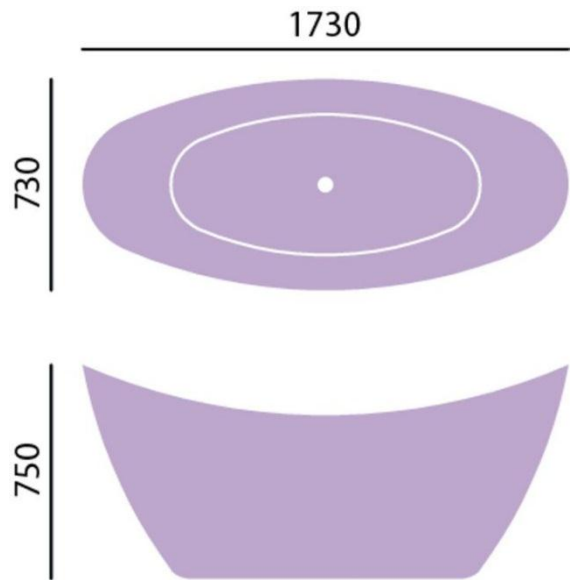

Hylton FS Acrylic Bath Copper Effect

Product Specification

Product Code:	BHYFS00GLD
Finish:	Copper Effect
Product Type:	Classic
Construction:	Cast Acrylic & designed to conform to BS4305-1 & BS4305-2
Dimensions:	Height: 750mm Width: 730 Length: 1730
Weight:	48Kg
Water Capacity:	200ltr