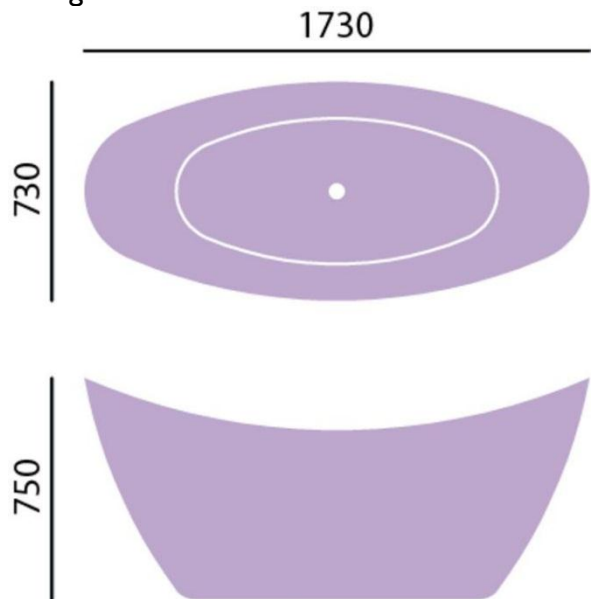

Hylton FS Acrylic Bath Stainless Steel Effect

Product Specification

Product Code:	BHYFS00STL
Finish:	Stainless Steel Effect
Product Type:	Classic
Construction:	Cast Acrylic & designed to conform to BS4305-1 & BS4305-2
Dimensions:	Height: 750mm Width: 730 Length: 1730
Weight:	48Kg
Water Capacity:	200ltr