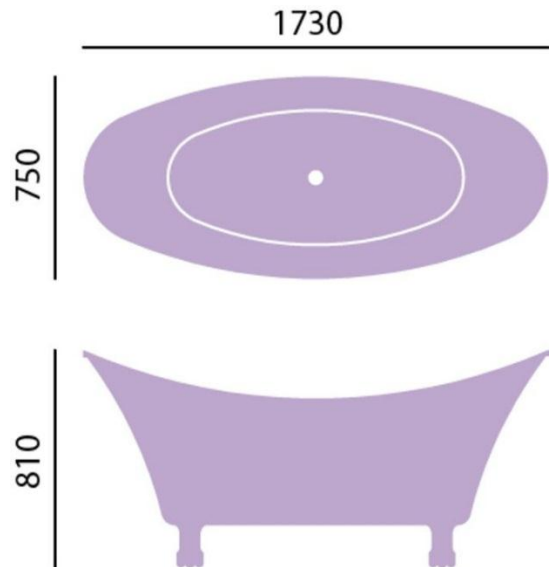

## Lyddington FS Acrylic Bath Copper Effect

### Product Specification

<b>Product Code:</b>	BLYFS00COP
<b>Finish:</b>	Copper Effect
<b>Product Type:</b>	Classic
<b>Construction:</b>	Cast Acrylic & designed to conform to BS4305-1 & BS4305-2
<b>Dimensions:</b>	Height: 810mm(Incl Feet) Width: 750 Length: 1730mm
<b>Weight:</b>	56Kg
<b>Water Capacity:</b>	170ltr