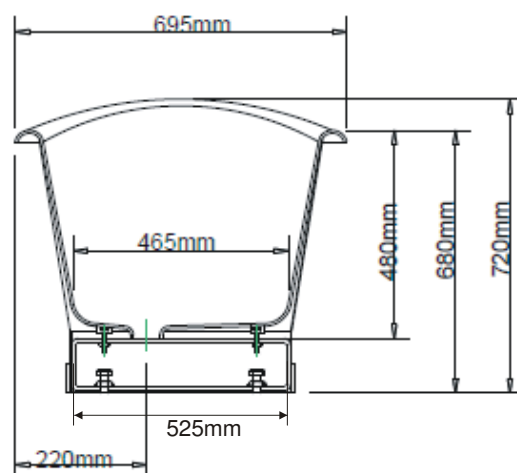

### Product Specification

<b>Product Code:</b>	BRT76
<b>Finishes:</b>	White
<b>Product Type:</b>	Contemporary
<b>Construction:</b>	Solid Cast Iron Construction
<b>Dimensions:</b>	Length 1700mm Width 695mm Height 720mm

### Additional Information

- 25 Year Guarantee.
- Flat based floor standing.
- Easy to paint exterior.
- Simply wipe clean & paint, no other preparation needed.
- White "ripple" enamel interior.
- Water capacity 215 Litres.
- Weight 175Kg.
- Palletised size (approx) 1800 x 810 x 875mm.
- Suggested extras: Exposed Push Button Bath Waste THC21 (available in chrome only)