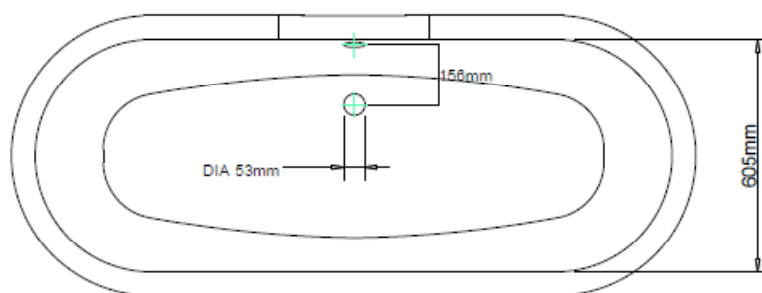

### Product Specification

<b>Product Code:</b>	BRT76
<b>Finishes:</b>	White
<b>Product Type:</b>	Contemporary
<b>Construction:</b>	Solid Cast Iron Construction
<b>Dimensions:</b>	Length 1700mm Width 695mm Height 720mm

### Additional Information

- 25 Year Guarantee.
- Flat based floor standing.
- Easy to paint exterior.
- Simply wipe clean & paint, no other preparation needed.
- White "ripple" enamel interior.
- Water capacity 215 Litres.
- Weight 175Kg.
- Palletised size (approx) 1800 x 810 x 875mm.
- Suggested extras: Exposed Push Button Bath Waste THC21 (available in chrome only)