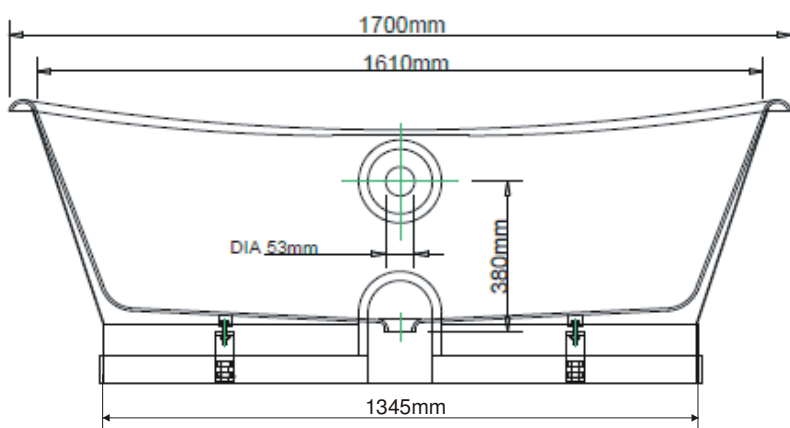

### Product Specification

<b>Product Code:</b>	BRT76
<b>Finishes:</b>	White
<b>Product Type:</b>	Contemporary
<b>Construction:</b>	Solid Cast Iron Construction
<b>Dimensions:</b>	Length 1700mm Width 695mm Height 720mm

### Additional Information

- 25 Year Guarantee.
- Flat based floor standing.
- Easy to paint exterior.
- Simply wipe clean & paint, no other preparation needed.
- White "ripple" enamel interior.
- Water capacity 215 Litres.
- Weight 175Kg.
- Palletised size (approx) 1800 x 810 x 875mm.
- Suggested extras: Exposed Push Button Bath Waste THC21 (available in chrome only)