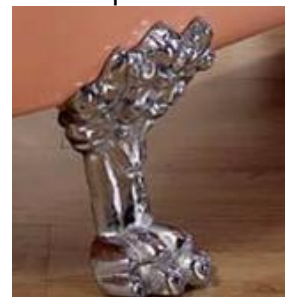

Porto Santo Feet

Technical Advice: For further information please call 0844 701 8503 or email technical@heritagebathrooms.com.
Guarantee: 25 years covering manufacturing faults

Heritage Bathrooms, Unit 6, Albert Road, St. Philips Central, Bristol, BS2 0XJ
Telephone: 0844 701 8501 Facsimile: 0844 701 8502
Web Site: www.heritagebathrooms.com Email: technical@heritagebathrooms.com