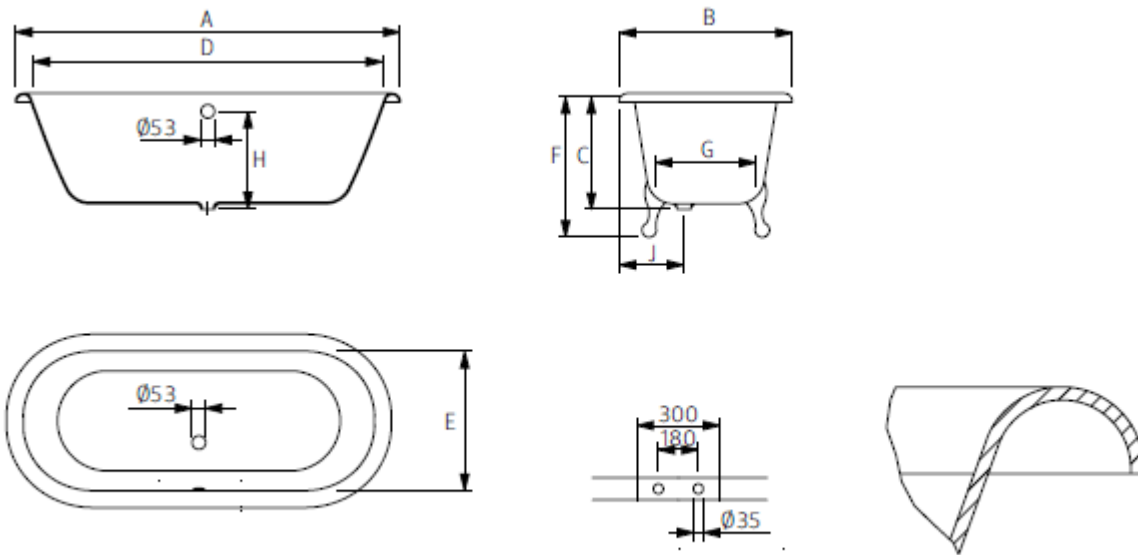

Grand Buckingham Freestanding Roll Top Bath

1780	1780	800	543	1640	660	675	450	465	-	290	-	-	-	-	-	-	
	A	B	C	D	E	F	G	H	I	J	L	M	N	O	P	Q	R

1700

KG	LT
NET WEIGHT 137	VOL. 240

Technical Advice:

Guarantee:

For further information please call 0844 701 8503 or email technical@heritagebathrooms.com.
25 years covering manufacturing faults